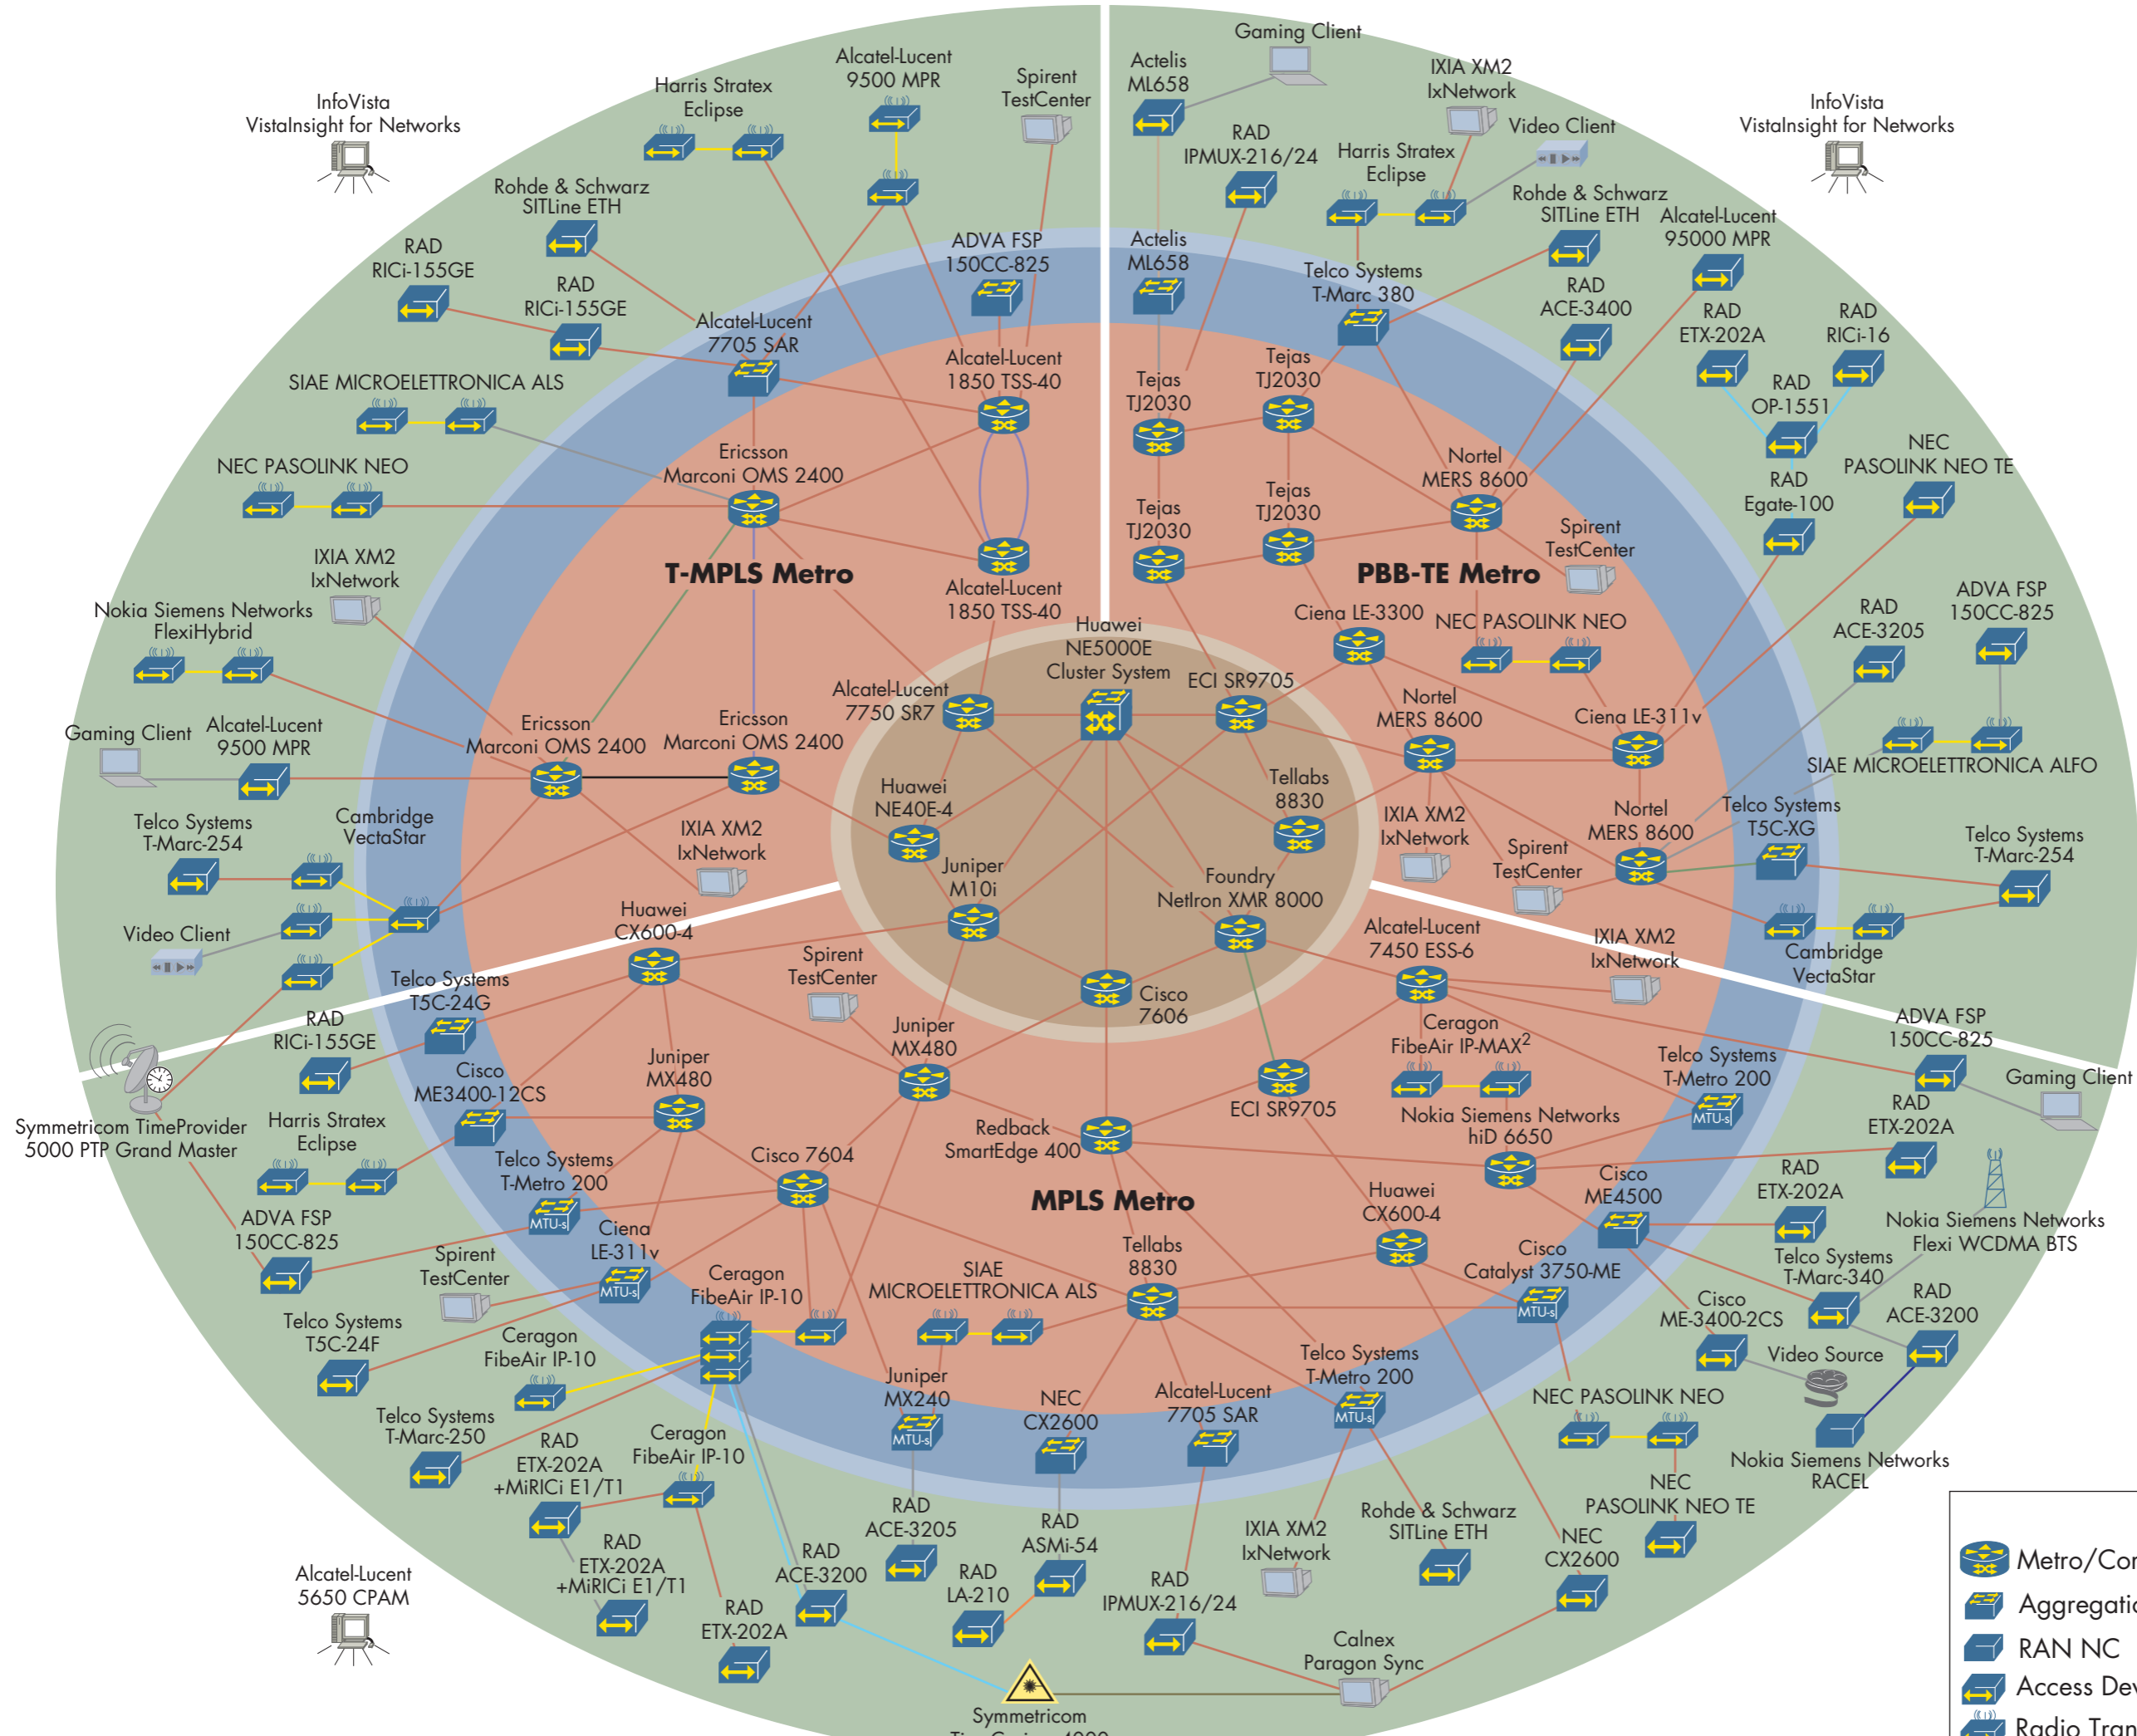

# Multi-Vendor Carrier Ethernet Interoperability Event 2008

### Application Demonstrations

- Gaming Clients } running on E-LAN
- Video Source } running on E-Tree
- Video Client }

### Connection Types

- Gigabit Ethernet
- Fast Ethernet
- TDMoNx E1/STM-1
- ATMoNx E1/STM-1
- SHDSL
- G.SHDSL.bis
- Wireless
- 10 Gbit G709
- STM-16
- 10 Gbit Eth
- 10 MHz Clock

### Network Areas

- Aggregation network
- Metro network
- Access network
- Core network
- UNI
- E-NNI