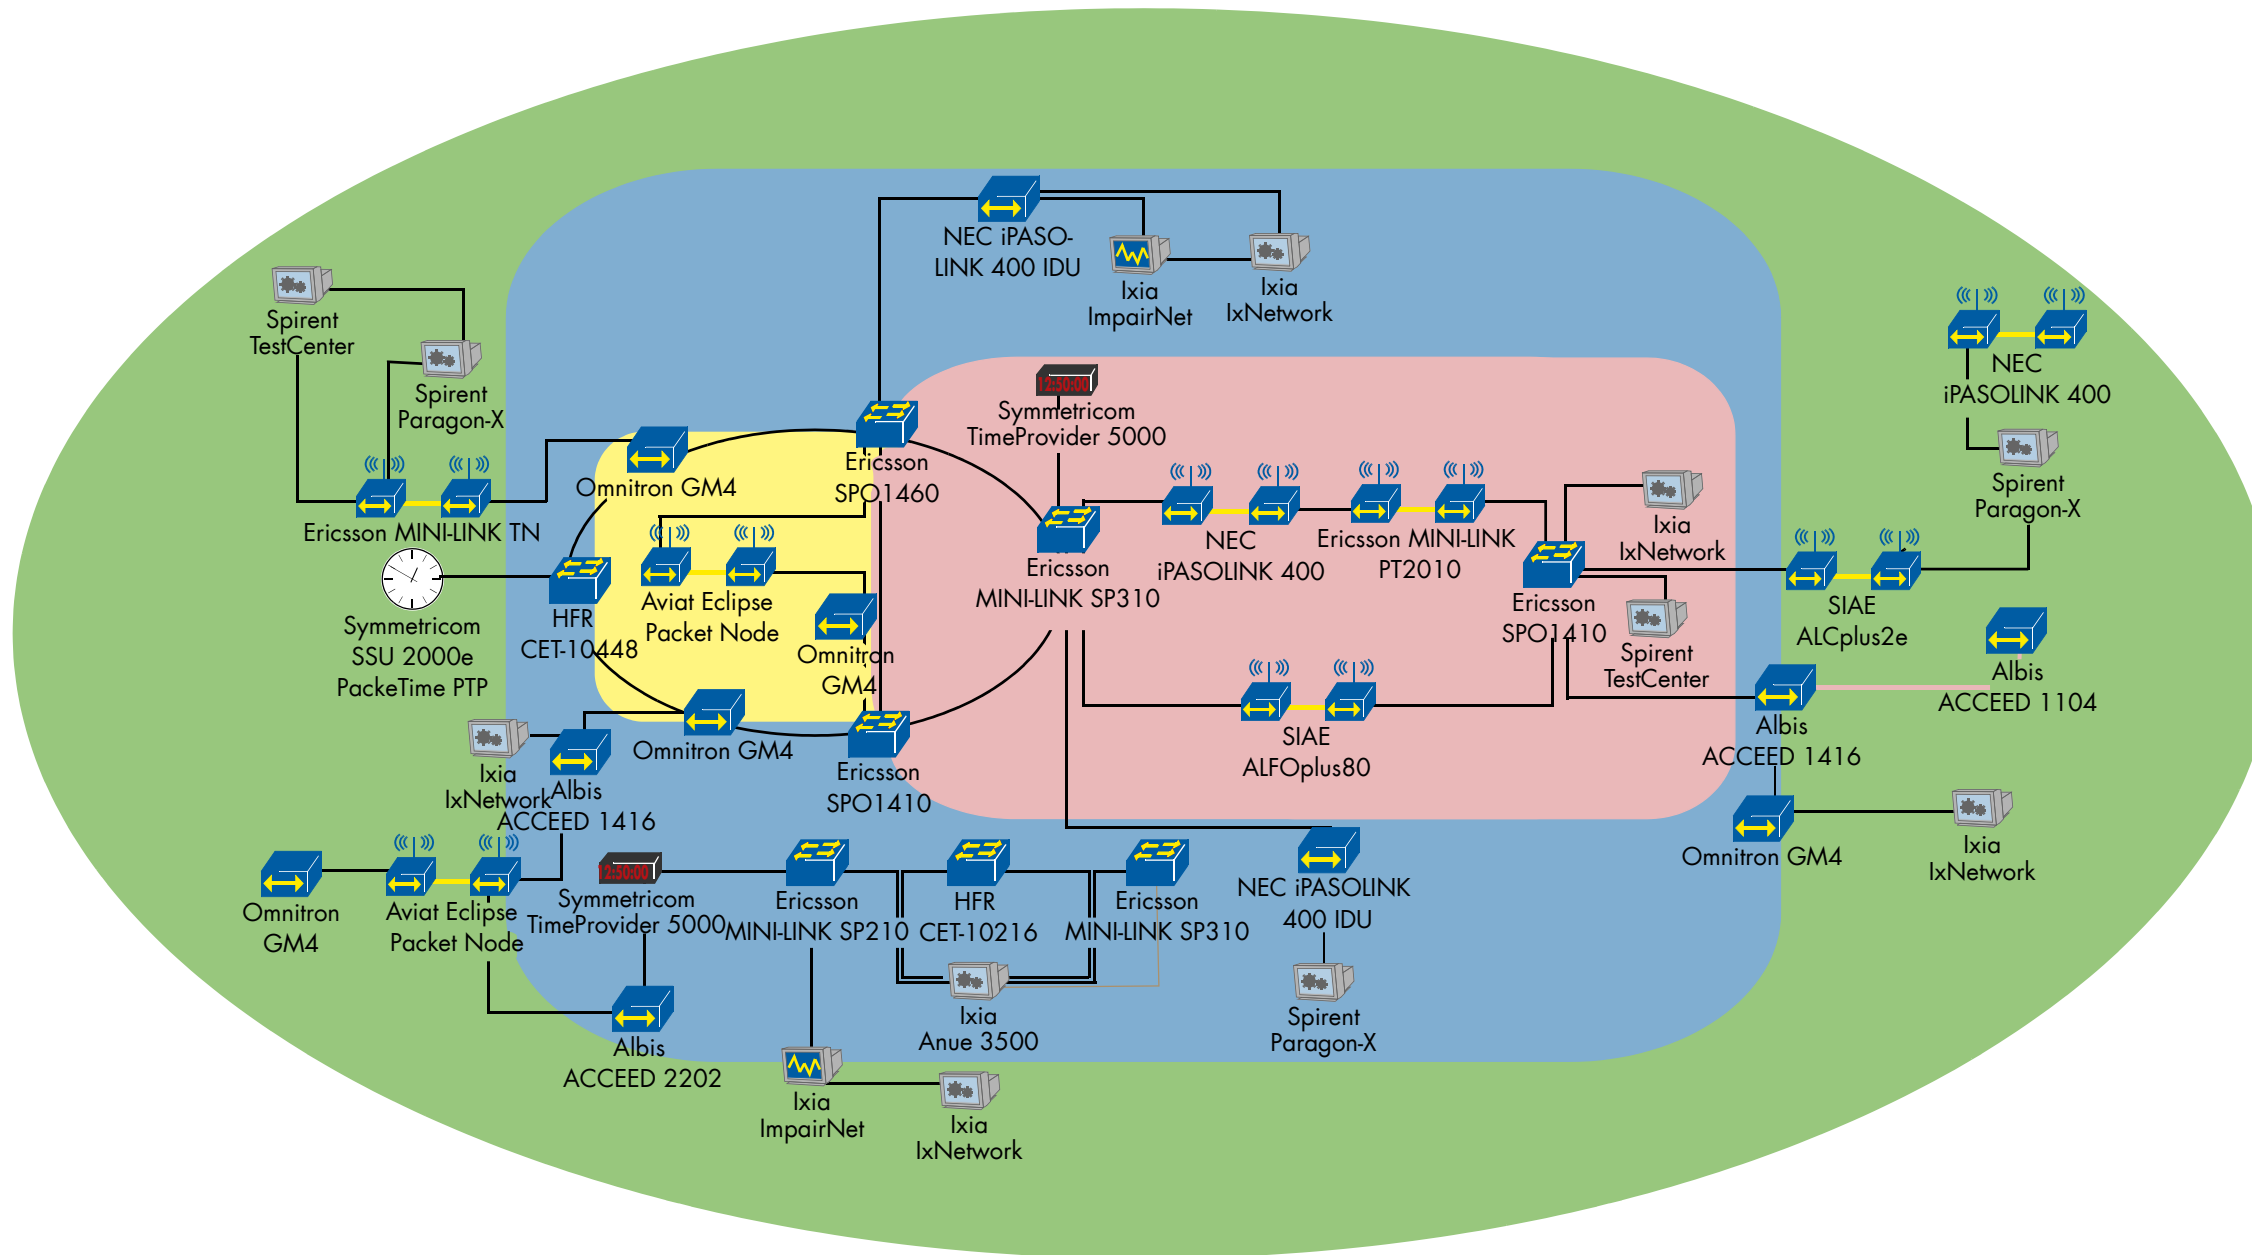

Physical Network Topology

Multi-Vendor Carrier Ethernet Interoperability Event 2012

Device Types

- Access device
- Aggregation device
- Analyzer/Traffic Generator
- Emulator
- IEEE 1588v2 Grandmaster
- Impairment tool
- Reference Clock
- Microwave radio system

Connection Types

- Clock link
- Gigabit Ethernet link
- Bonded SHDSL link

Network Areas

- MPLS-TP network
- Access network
- Ethernet Aggregation network
- ERPS Rings